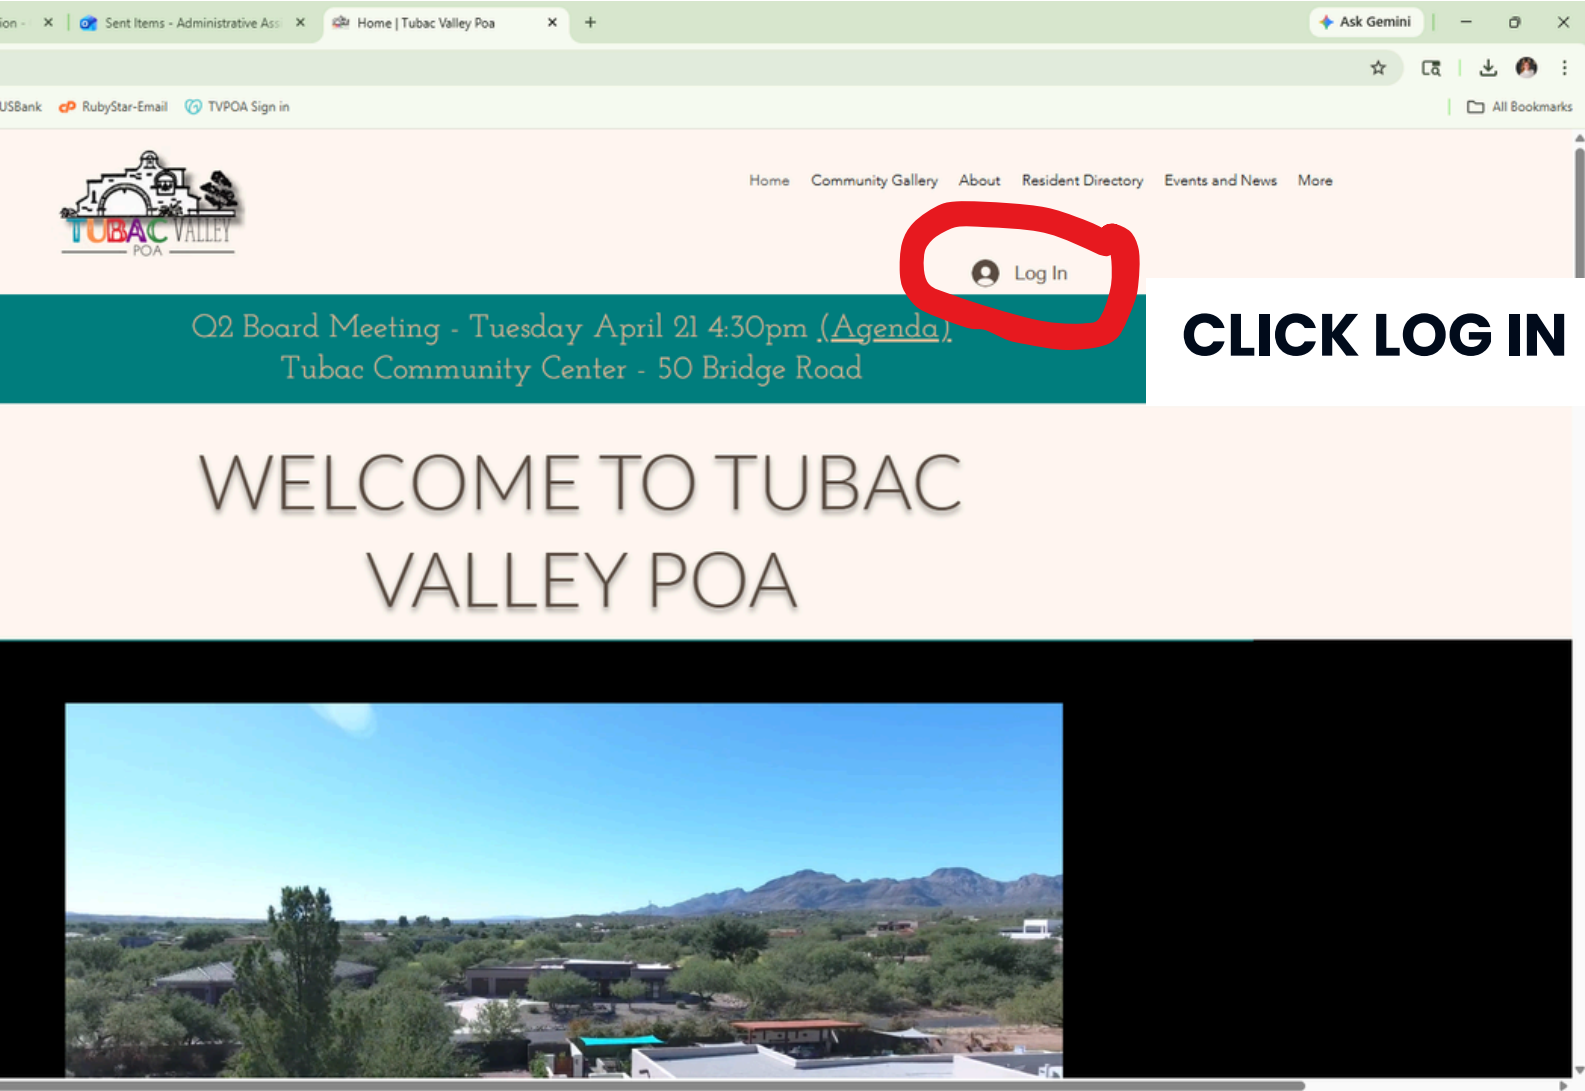

HOW TO LOG IN TO THE PASSWORD AREA OF WEBSITE:

GO TO WWW.TUBACVALLEYPOA.COM

CLICK LOG IN

ONCE YOU HAVE SIGNED UP:

I will get an email.

I check your name and/or email against our list of members.
If there are no questions, I hit approve