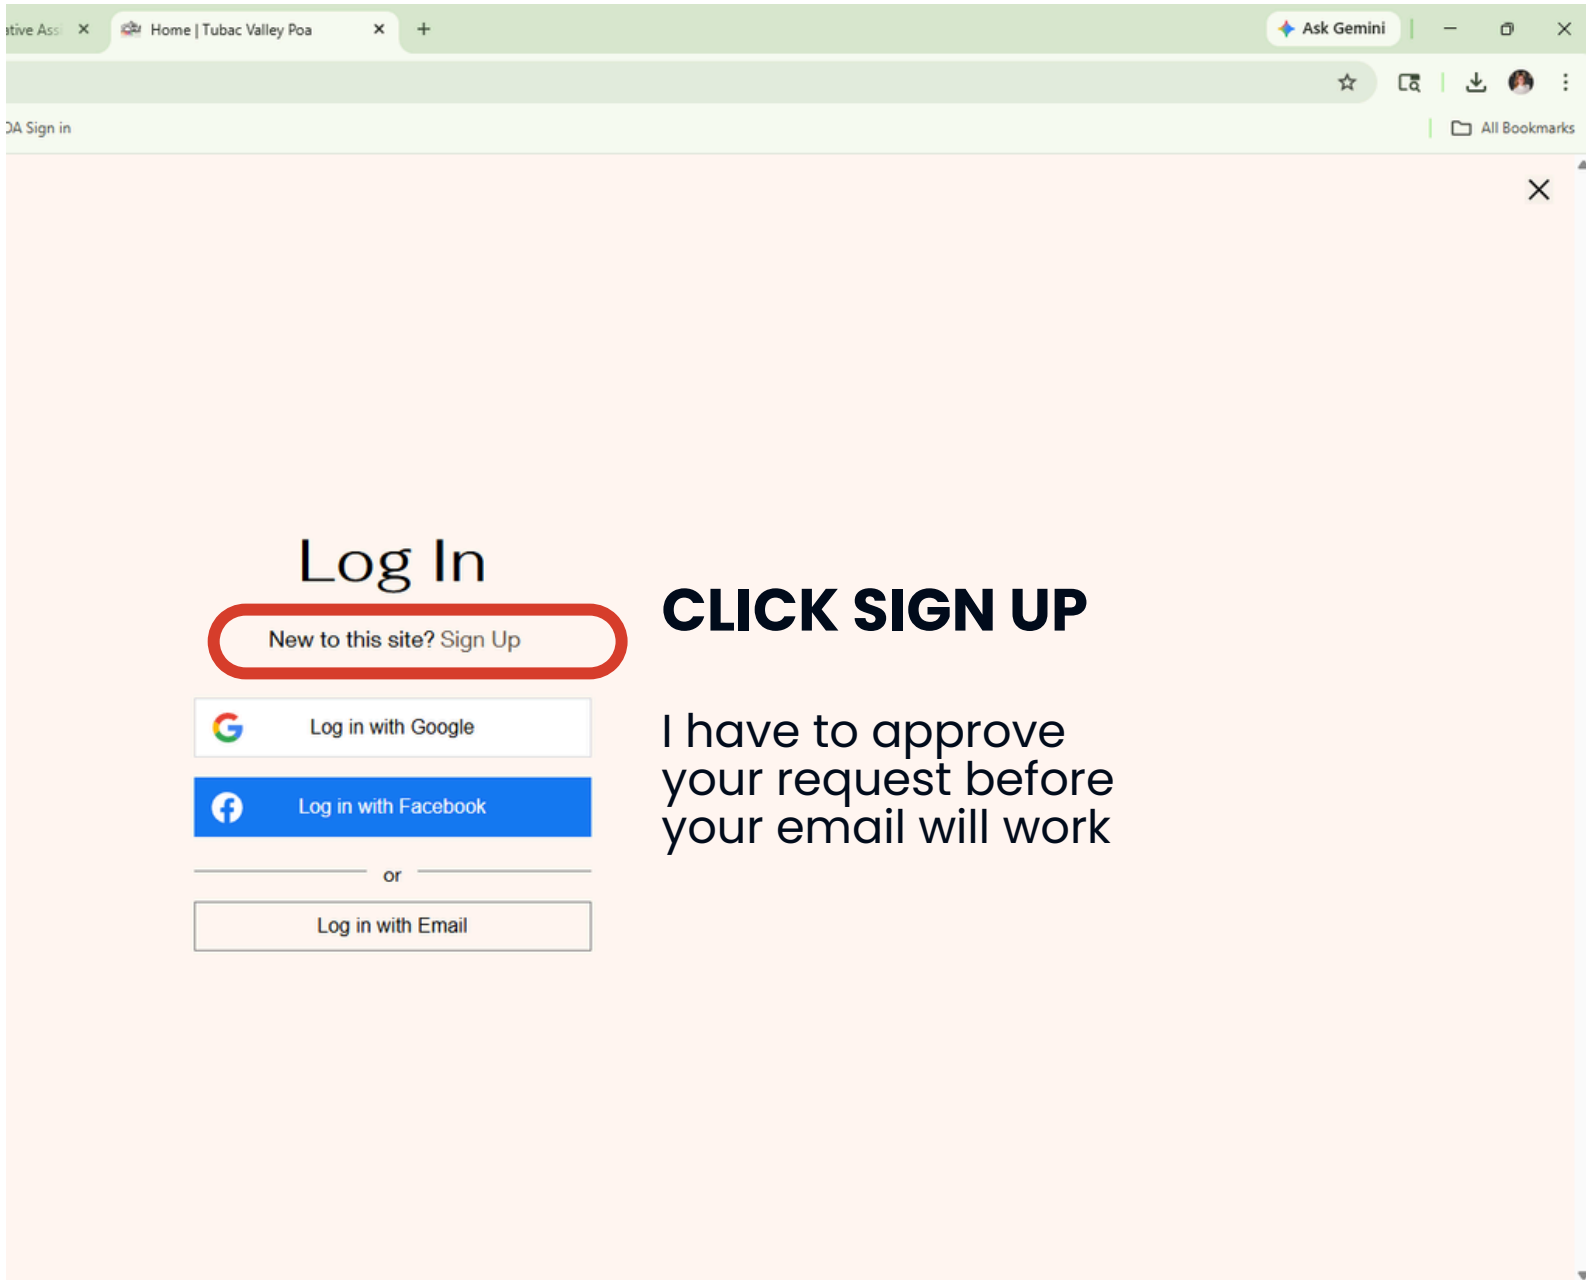

HOW TO LOG IN TO THE PASSWORD AREA OF WEBSITE:

GO TO WWW.TUBACVALLEYPOA.COM

CLICK LOG IN

ONCE YOU HAVE SIGNED UP:

I will get an email.

I check your name and/or email against our list of members.
If there are no questions, I hit approve